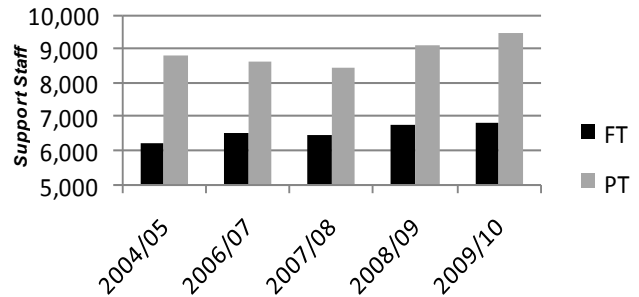

Numbers game (continued)

Each details the number of full and part-time administrative, support and faculty employees in the Ontario college system. Colleges Ontario cites the CEC as the source of its raw data (<http://www.collegesontario.org/research/2011_environmental_scan.html>).

While numbers of both groups dipped in 2007/08, the colleges hired 298 new full-time staff and 667 part-timers in 2008/09. In 2009/10, the last year for which data is available, 79 new full-time staff were added: colleges hired 337 part-time staff.

Full and part-time staff as of 2009/10 total 6,830 and 9,447 respectively.

Full & Part-Time College Support Staff in Ontario 2004-2010

No bargaining scheduled yet

Despite CEC's media release earlier this week, No talks between OPSEU CAAT-S and the CEC have been scheduled as of early Thursday.

This newsletter is published by the Ontario Public Service Employees Union (OPSEU) Local 109, proudly representing support staff at Fanshawe College, and expresses the views of the Local.

Email: local109@rogers.com. Website: <http://local109.org> Follow us on Twitter @opseulocal109. Follow OPSEU on Twitter @opseu and on Facebook. OPSEU Head Office website: www.opseu.org

Media Inquiries:

Leslie McIntosh, Communications Committee (519) 281-7486 (cell)
Ann Cummings, 1st VP (519) 282-3171 (cell)
Wil Sorrell, Chair, Communications Committee (519) 317-9729 (cell)